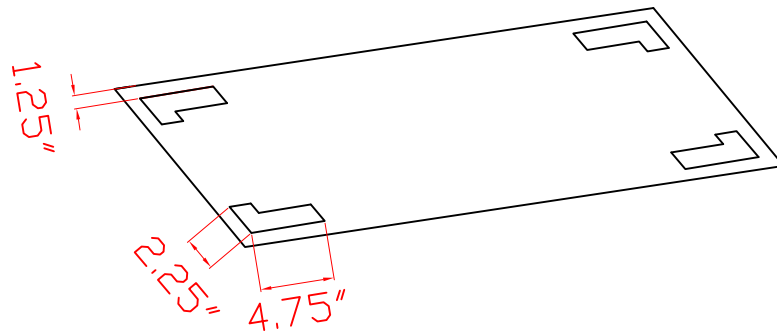

# 69013- KIEL

Note:

The height and width of legs are 0.25", 1" respectively.

VIEW A-A

Item	Surface area (m <sup>2</sup> )	Weight (Kg)
69013	1.40	8