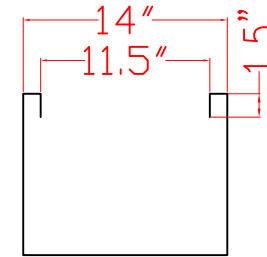

# 69013- KIEL

Note:

The height and width of legs are 0.25", 1" respectively.

VIEW A-A

Item	Surface area (m <sup>2</sup> )	Weight (Kg)
69013	1.40	8