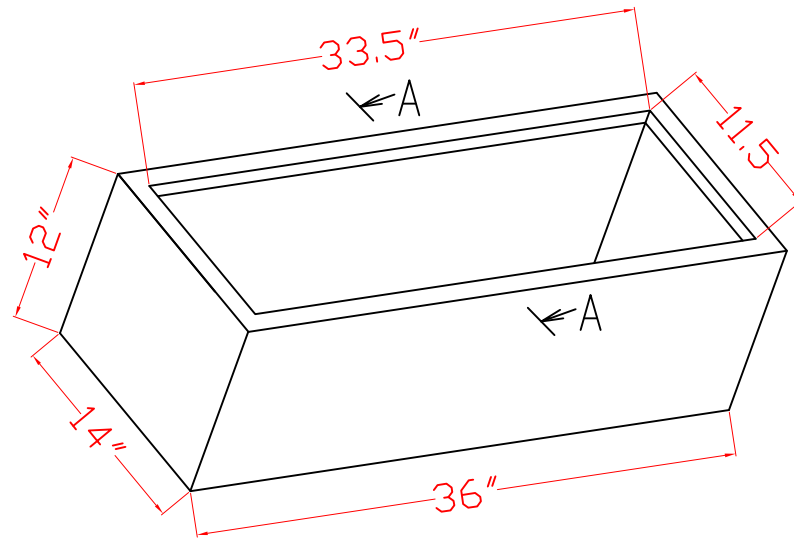

# 69013- KIEL

Note:

The height and width of legs are 0.25", 1" respectively.

VIEW A-A

Item	Surface area (m <sup>2</sup> )	Weight (Kg)
69013	1.40	8