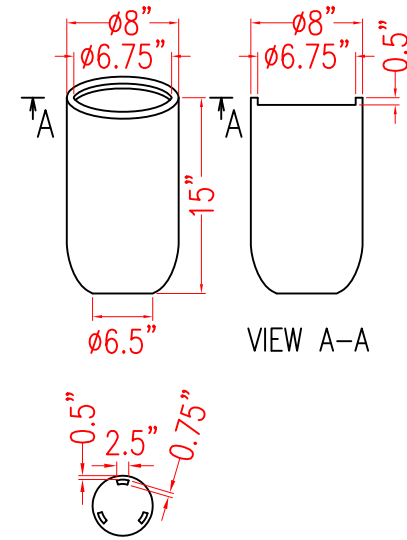

# 69015- HAYDEN

Note:  
The height of legs are 0.25"

Item	Surface Area (m <sup>2</sup> )	Weight (Kg)
69015.1	0.37	1.80
69015.12	0.65	3.00
69015.15	0.99	4.60