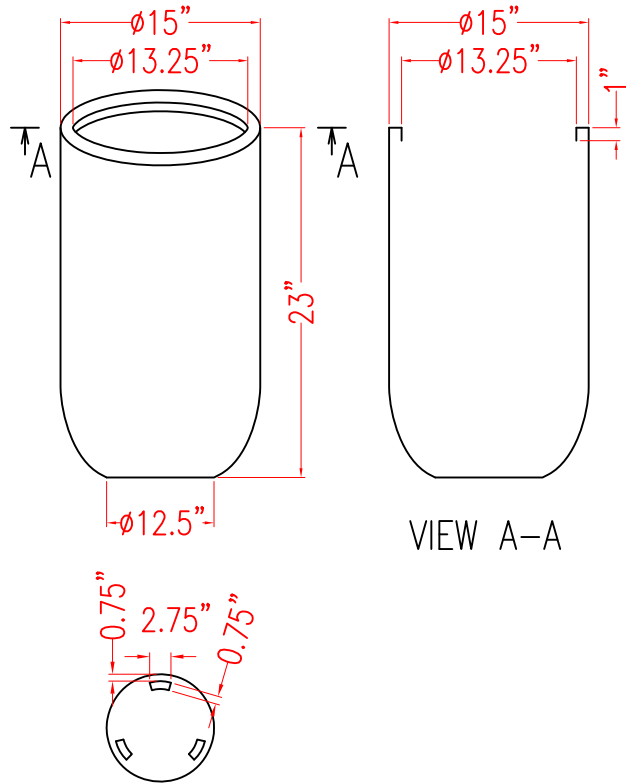

# 69015- HAYDEN

Note:  
The height of legs are 0.25"

Item	Surface Area (m <sup>2</sup> )	Weight (Kg)
69015.1	0.37	1.80
69015.12	0.65	3.00
69015.15	0.99	4.60