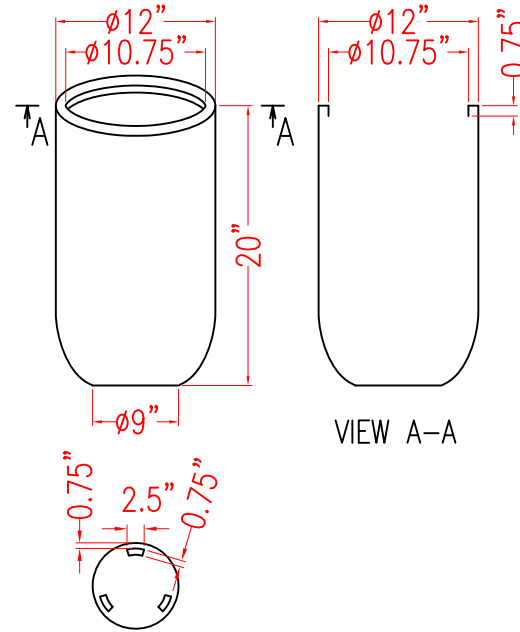

# 69015- HAYDEN

Note:  
The height of legs are 0.25"

Item	Surface Area (m <sup>2</sup> )	Weight (Kg)
69015.1	0.37	1.80
69015.12	0.65	3.00
69015.15	0.99	4.60