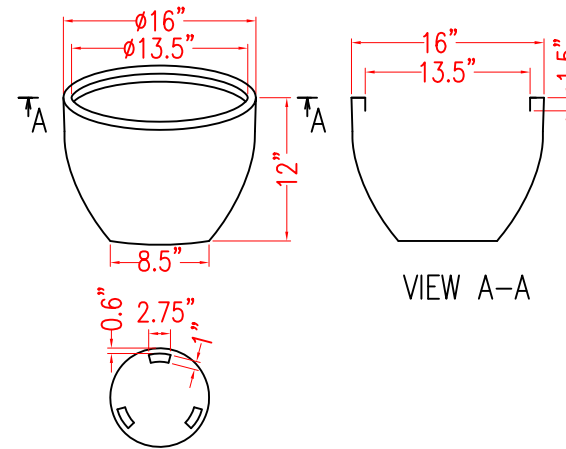

CREATIVE DESIGN MFG.
A wholly-owned subsidiary of Jay Scotts, USA

69105- SALZBURG

Note:
The height of legs are 0.25"

Item	Surface Area (m ²)	Weight (Kg)
69105.15	0.55	2.8
69105.19	0.89	4.2