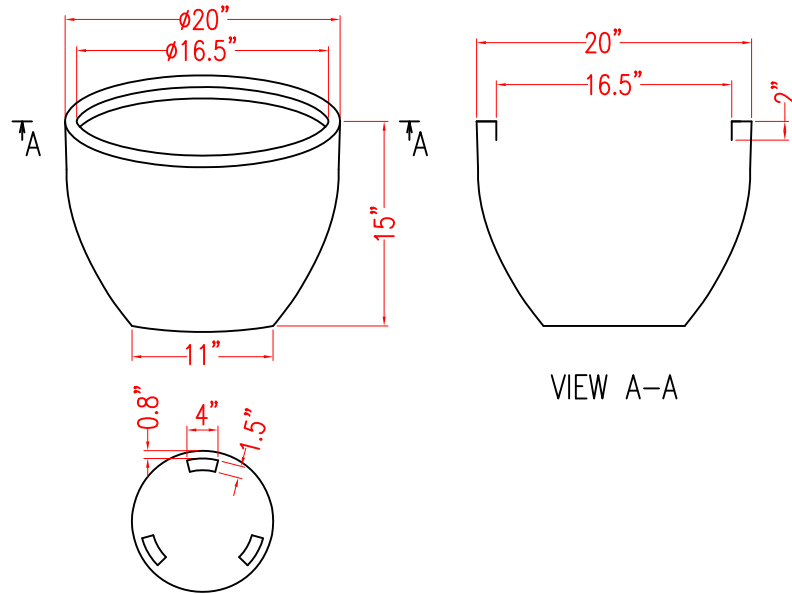

CREATIVE DESIGN MFG.
A wholly-owned subsidiary of Jay Scotts, USA

69105- SALZBURG

Note:
The height of legs are 0.25"

Item	Surface Area (m ²)	Weight (Kg)
69105.15	0.55	2.8
69105.19	0.89	4.2