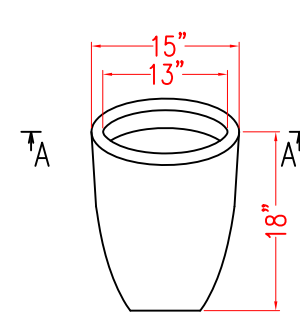

CREATIVE DESIGN MFG.
A wholly-owned subsidiary of Jay Scotts, USA

69125- VALENCIA

Note:
The height of legs are 0.25"

VIEW A-A

VIEW A-A

VIEW A-A

Item	Surface Area (m ²)	Weight (Kg)
69125.15	0.70	3
69125.20	0.99	5
69125.27	1.74	8.2