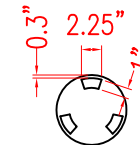

CREATIVE DESIGN MFG.
A wholly-owned subsidiary of Jay Scotts, USA

69125- VALENCIA

Note:
The height of legs are 0.25"

VIEW A-A

VIEW A-A

VIEW A-A

Item	Surface Area (m ²)	Weight (Kg)
69125.15	0.70	3
69125.20	0.99	5
69125.27	1.74	8.2