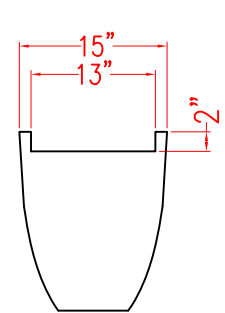

CREATIVE DESIGN MFG.
A wholly-owned subsidiary of Jay Scotts, USA

69125- VALENCIA

Note:
The height of legs are 0.25"

VIEW A-A

VIEW A-A

VIEW A-A

Item	Surface Area (m ²)	Weight (Kg)
69125.15	0.70	3
69125.20	0.99	5
69125.27	1.74	8.2