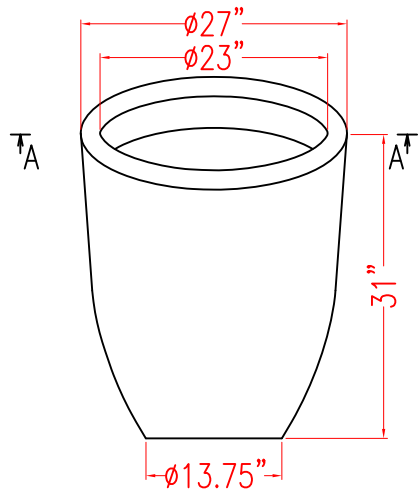

CREATIVE DESIGN MFG.
A wholly-owned subsidiary of Jay Scotts, USA

69125- VALENCIA

Note:
The height of legs are 0.25"

VIEW A-A

VIEW A-A

VIEW A-A

Item	Surface Area (m ²)	Weight (Kg)
69125.15	0.70	3
69125.20	0.99	5
69125.27	1.74	8.2