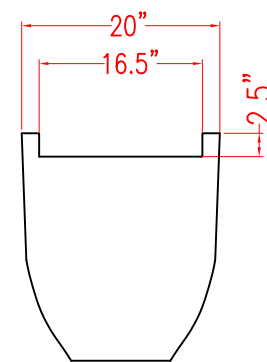

CREATIVE DESIGN MFG.
A wholly-owned subsidiary of Jay Scotts, USA

69125- VALENCIA

Note:
The height of legs are 0.25"

VIEW A-A

VIEW A-A

VIEW A-A

Item	Surface Area (m ²)	Weight (Kg)
69125.15	0.70	3
69125.20	0.99	5
69125.27	1.74	8.2