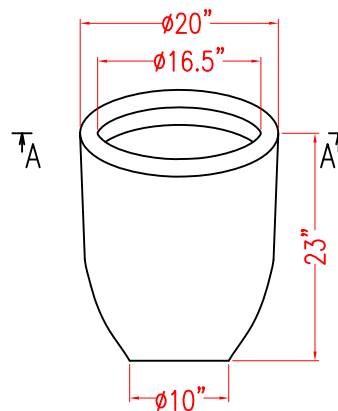

CREATIVE DESIGN MFG.
A wholly-owned subsidiary of Jay Scotts, USA

69125- VALENCIA

Note:
The height of legs are 0.25"

VIEW A-A

VIEW A-A

VIEW A-A

Item	Surface Area (m ²)	Weight (Kg)
69125.15	0.70	3
69125.20	0.99	5
69125.27	1.74	8.2