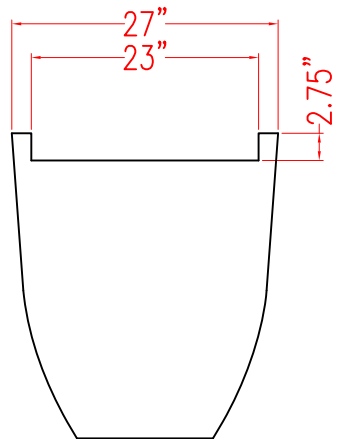

CREATIVE DESIGN MFG.
A wholly-owned subsidiary of Jay Scotts, USA

69125- VALENCIA

Note:
The height of legs are 0.25"

VIEW A-A

VIEW A-A

VIEW A-A

Item	Surface Area (m ²)	Weight (Kg)
69125.15	0.70	3
69125.20	0.99	5
69125.27	1.74	8.2