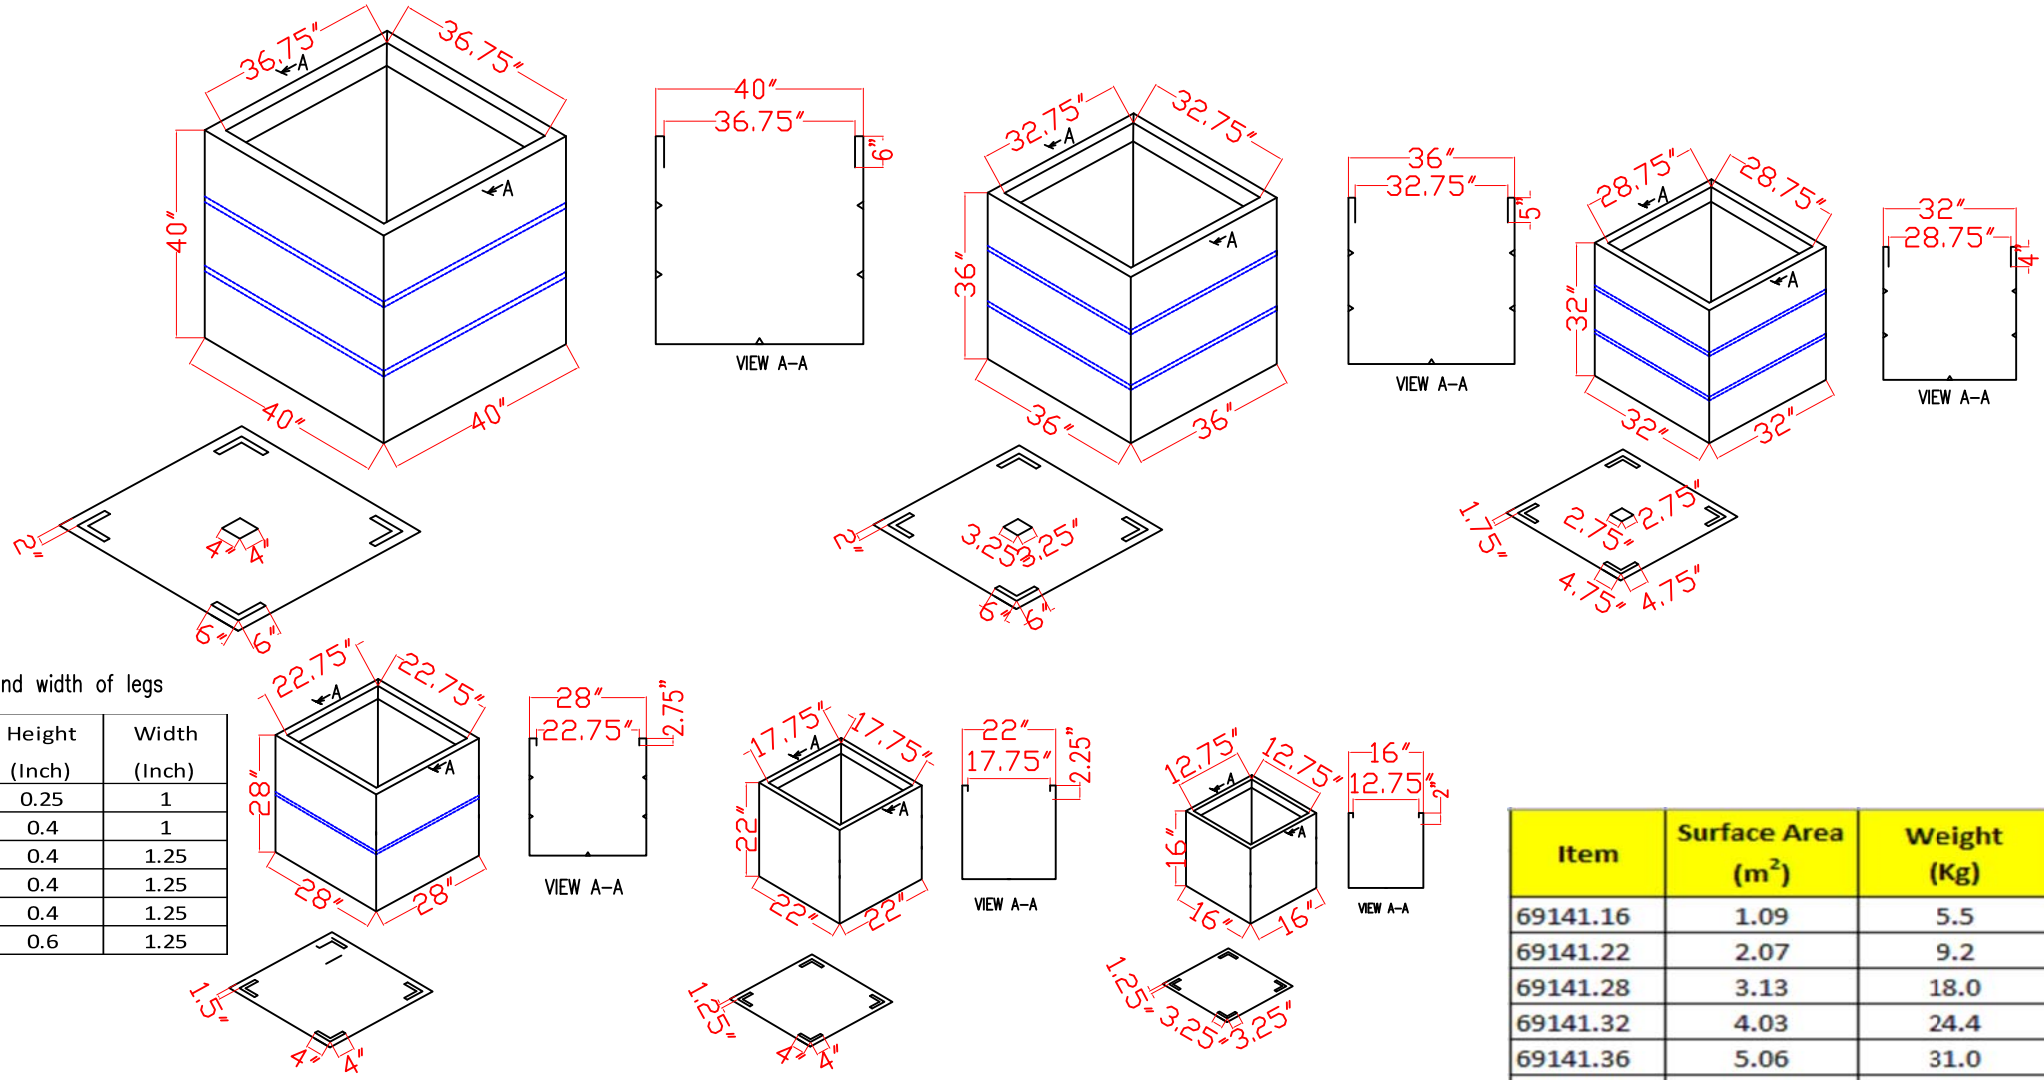

CREATIVE DESIGN MFG.
A wholly-owned subsidiary of Jay Scotts, USA

69141- MONTROY CUBE

Note:
The height and width of legs

Item	Height (Inch)	Width (Inch)
69141.16	0.25	1
69141.22	0.4	1
69141.28	0.4	1.25
69141.32	0.4	1.25
69141.36	0.4	1.25
69141.40	0.6	1.25

Item	Surface Area (m ²)	Weight (Kg)
69141.16	1.09	5.5
69141.22	2.07	9.2
69141.28	3.13	18.0
69141.32	4.03	24.4
69141.36	5.06	31.0
69141.40	5.42	40.1