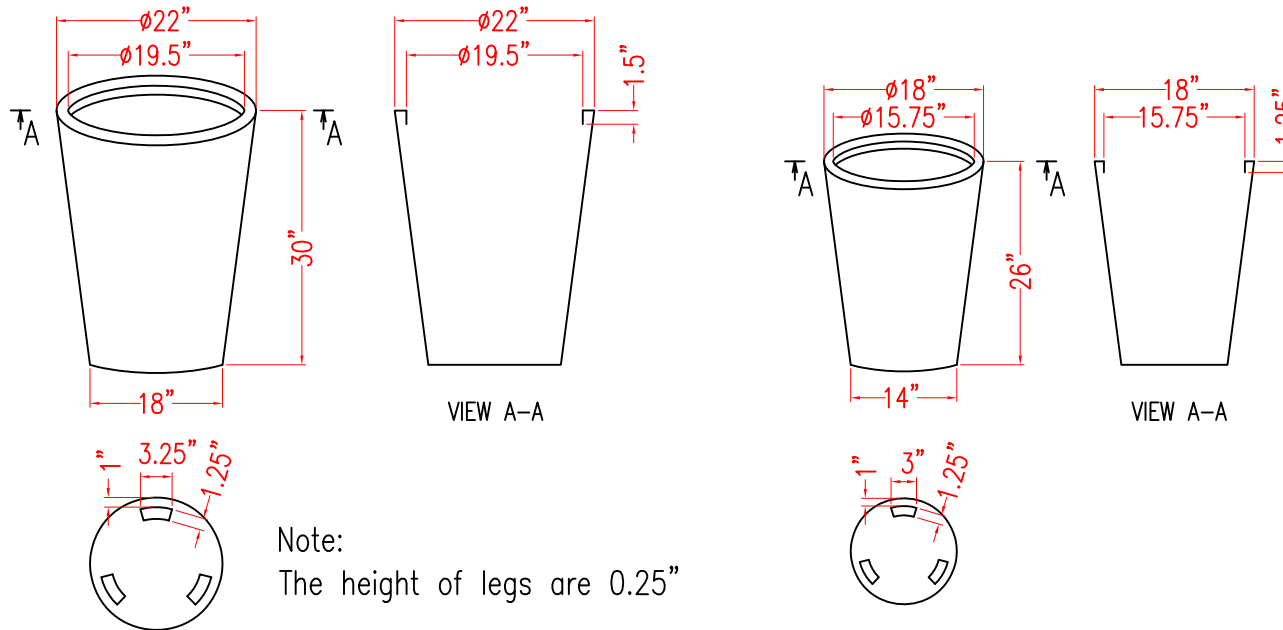

CREATIVE DESIGN MFG.
A wholly-owned subsidiary of Jay Scotts, USA

69185- TEGEL

Note:
The height of legs are 0.25"

Item	Surface Area (m ²)	Weight (Kg)
69185.18	0.76	5
69185.22	1.65	6.8