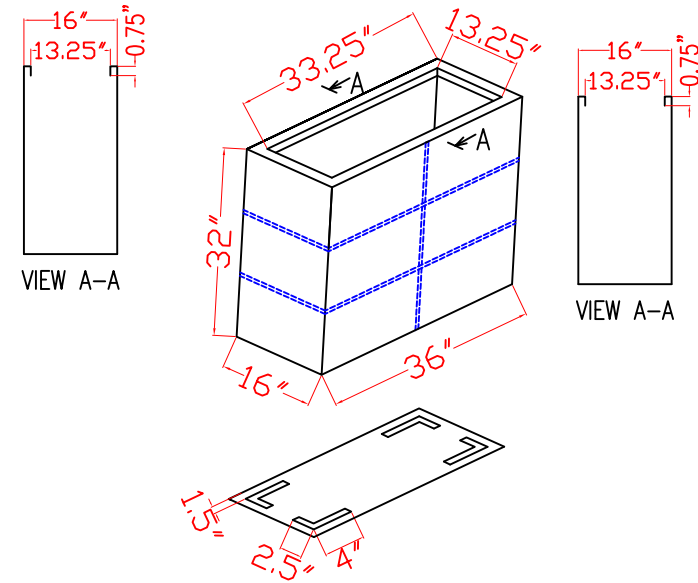

# 69345- POTSDAM

Note:  
The height and width of legs

Item	Height (Inch)	Width (Inch)
69345.36	0.4	1
69345.48	0.4	1
69345.72	0.4	1.25

Item	Surface Area (m <sup>2</sup> )	Weight (Kg)
69345.36	2.94	18.5
69345.48	3.56	24.0
69345.72	4.57	33.2