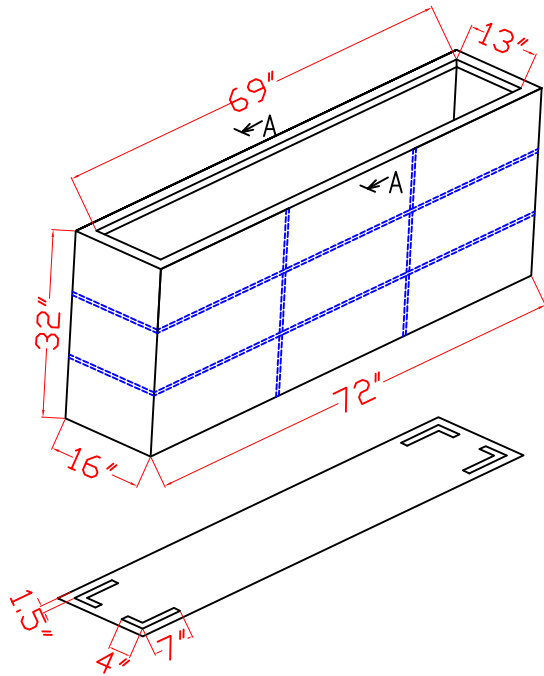

# 69345- POTSDAM

Note:  
The height and width of legs

Item	Height (Inch)	Width (Inch)
69345.36	0.4	1
69345.48	0.4	1
69345.72	0.4	1.25

Item	Surface Area (m <sup>2</sup> )	Weight (Kg)
69345.36	2.94	18.5
69345.48	3.56	24.0
69345.72	4.57	33.2