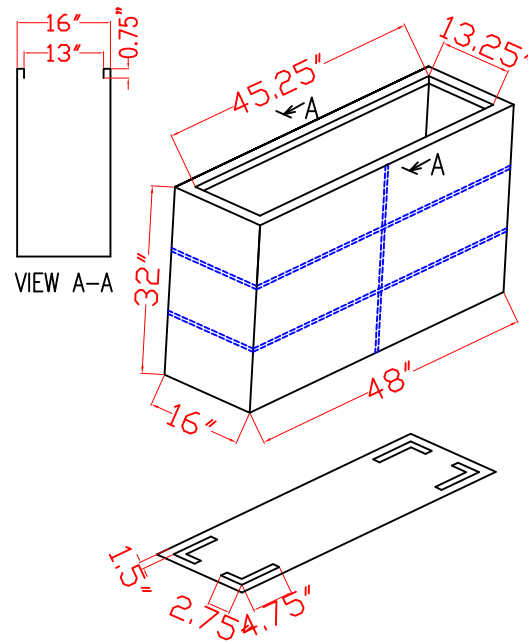

# 69345- POTSDAM

Note:  
The height and width of legs

Item	Height (Inch)	Width (Inch)
69345.36	0.4	1
69345.48	0.4	1
69345.72	0.4	1.25

Item	Surface Area (m <sup>2</sup> )	Weight (Kg)
69345.36	2.94	18.5
69345.48	3.56	24.0
69345.72	4.57	33.2