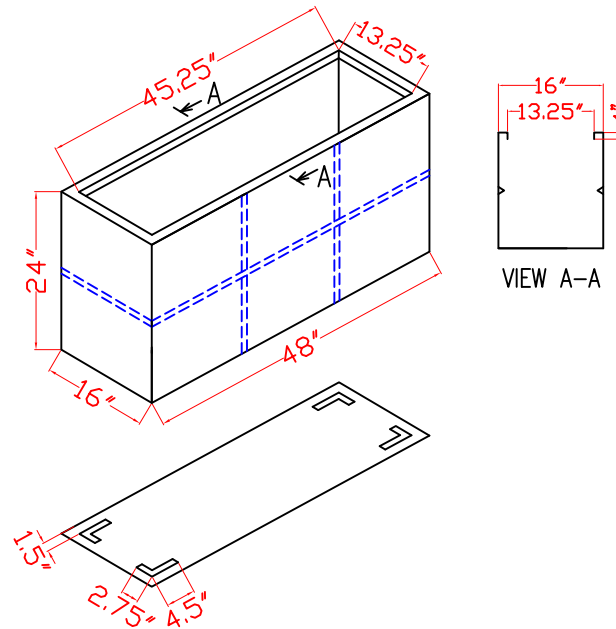

# 69367- TOLGA

Note:  
The height and width of legs

Item	Height (Inch)	Width (Inch)
69367.36	0.4	1.25
69367.48	0.4	1
69367.60	0.4	1

Item	Surface area (m <sup>2</sup> )	Weight (Kg)
69367.36	2.31	15
69367.48	2.89	18
69367.60	3.22	21.5