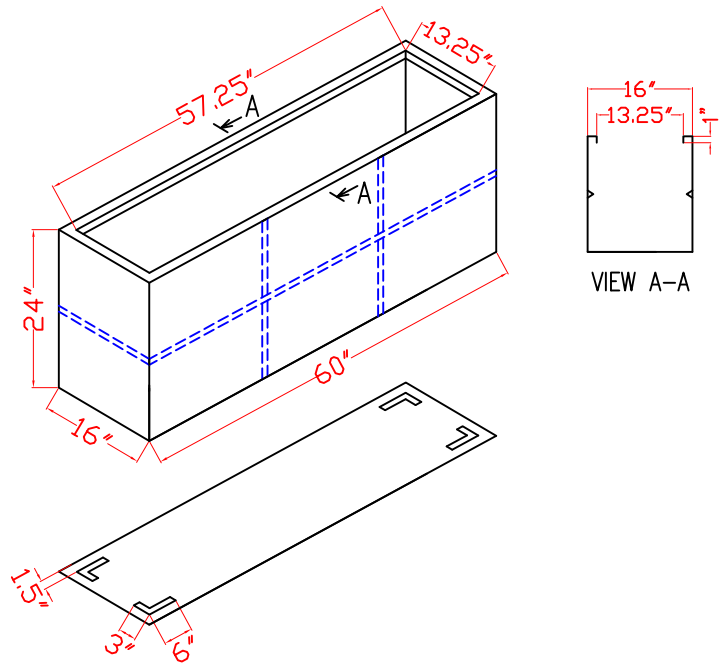

# 69367- TOLGA

Note:  
The height and width of legs

Item	Height (Inch)	Width (Inch)
69367.36	0.4	1.25
69367.48	0.4	1
69367.60	0.4	1

Item	Surface area (m <sup>2</sup> )	Weight (Kg)
69367.36	2.31	15
69367.48	2.89	18
69367.60	3.22	21.5