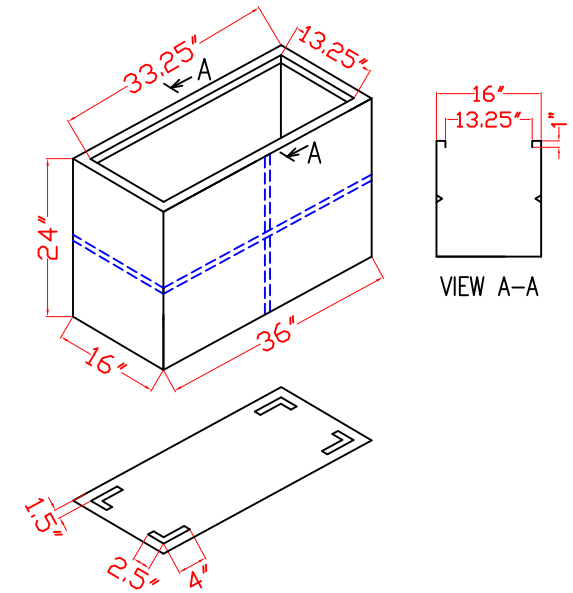

# 69367- TOLGA

Note:  
The height and width of legs

Item	Height (Inch)	Width (Inch)
69367.36	0.4	1.25
69367.48	0.4	1
69367.60	0.4	1

Item	Surface area (m <sup>2</sup> )	Weight (Kg)
69367.36	2.31	15
69367.48	2.89	18
69367.60	3.22	21.5