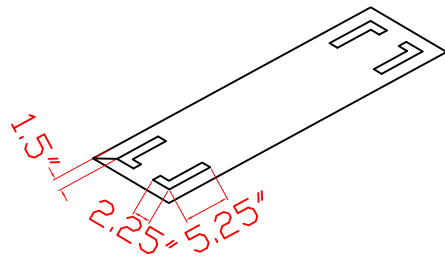

CREATIVE DESIGN MFG.
A wholly-owned subsidiary of Jay Scotts, USA

69729- AMESBURY

Note:
The height and width of legs are 0.4", 1" respectively.

Item	Surface Area (m ²)	Weight (Kg)
69729.24	1.82	13
69729.36	2.47	17