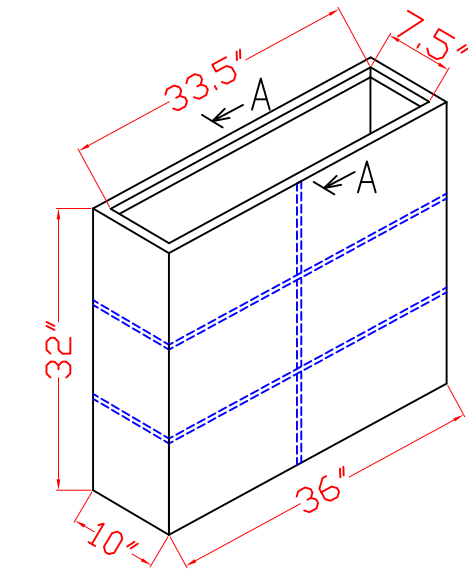

CREATIVE DESIGN MFG.
A wholly-owned subsidiary of Jay Scotts, USA

69729- AMESBURY

Note:
The height and width of legs are 0.4", 1" respectively.

Item	Surface Area (m ²)	Weight (Kg)
69729.24	1.82	13
69729.36	2.47	17