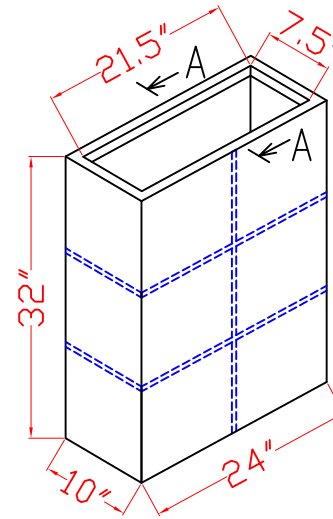

CREATIVE DESIGN MFG.
A wholly-owned subsidiary of Jay Scotts, USA

69729- AMESBURY

Note:
The height and width of legs are 0.4", 1" respectively.

Item	Surface Area (m ²)	Weight (Kg)
69729.24	1.82	13
69729.36	2.47	17