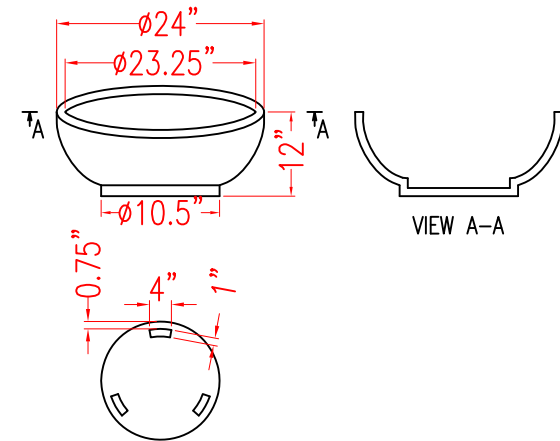

CREATIVE DESIGN MFG.
A wholly-owned subsidiary of Jay Scotts, USA

69795- MARSEILLEBOWL

Note:
The height of legs are 0.25"

Item	Surface Area (m ²)	Weight (Kg)
69795.24	2.81	6
69795.36	4.56	13