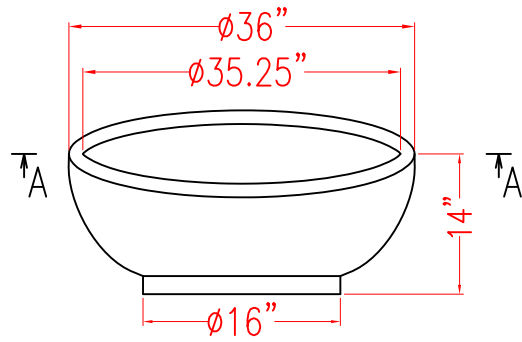

CREATIVE DESIGN MFG.
A wholly-owned subsidiary of Jay Scotts, USA

69795- MARSEILLEBOWL

Note:
The height of legs are 0.25"

Item	Surface Area (m ²)	Weight (Kg)
69795.24	2.81	6
69795.36	4.56	13