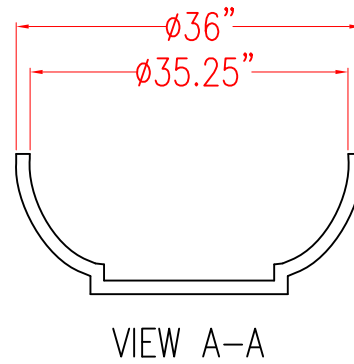

CREATIVE DESIGN MFG.
A wholly-owned subsidiary of Jay Scotts, USA

69795- MARSEILLEBOWL

Note:
The height of legs are 0.25"

Item	Surface Area (m ²)	Weight (Kg)
69795.24	2.81	6
69795.36	4.56	13