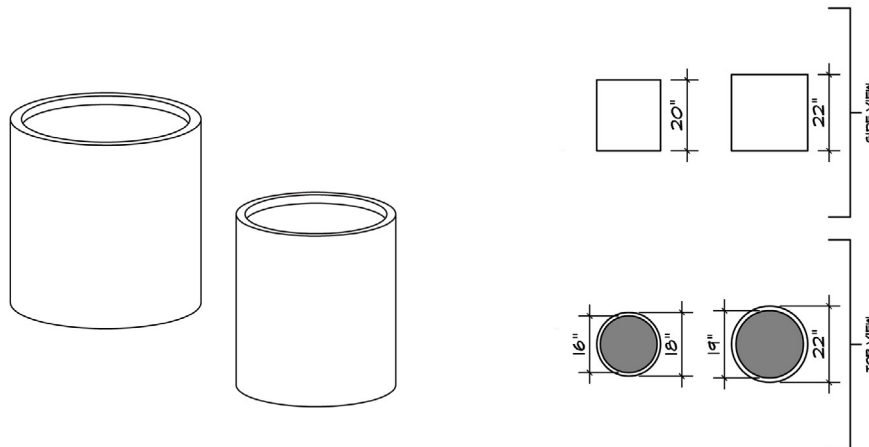

**Style #69205
rio grande**

Designs that embody style, form and function.

Style #69205 rio grande

Weights:

69205.18 9 lbs
69205.22 13 lbs

Exterior Dimensions:

18 x 18 x 20"
22 x 22 x 22"

Interior Dimensions:

16 x 16"
19 x 19"

Lip:

L 2"

Please note that the sizes may vary by up to 2% of noted dimensions and weights are approximations.

Jay Scotts offers 16 standard colors and has the ability to custom match over 3,000 colors. Call us today for more information and pricing.