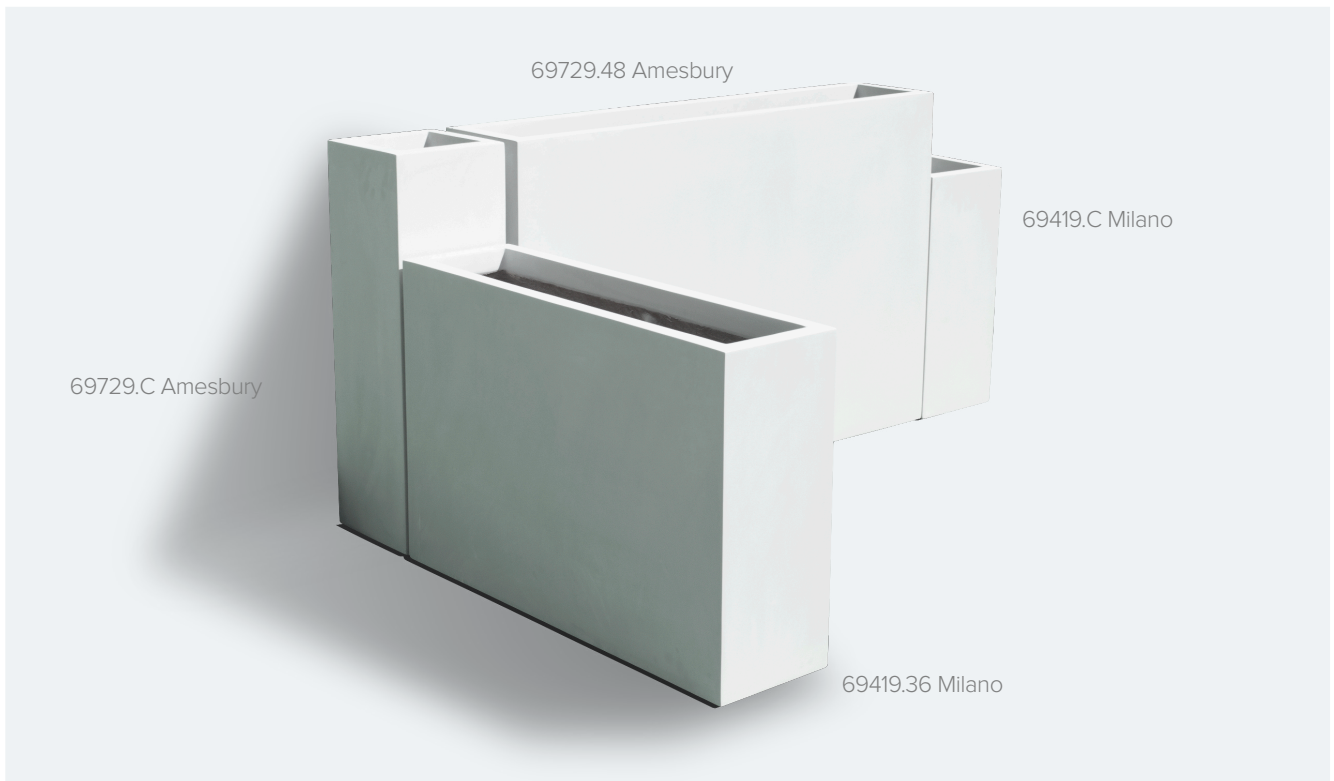

Amesbury 69729

	Exterior			Interior Opening	
	Length	Width	Height	Length	Width
69729.48	48"	10"	32"	45"	7"

Amesbury Corner 69729

	Exterior			Interior Opening	
	Length	Width	Height	Length	Width
69729.C	10"	10"	32"	7"	7"

Milano 69419

	Exterior			Interior Opening	
	Length	Width	Height	Length	Width
69419.36	36"	10"	24"	33"	7"

Milano Corner 69419

	Exterior			Interior Opening	
	Length	Width	Height	Length	Width
69419.C	10"	10"	24"	7"	7"